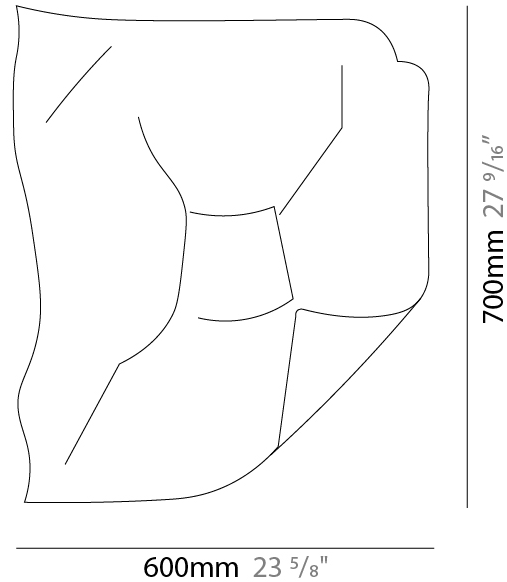

NON SO! SURFACE

D132144- _____
base number

1. To build a product code in our configurator select the specify button on the base model # product page
2. To build a manual product code on this datasheet choose from the options listed below in blue font and add the suffix to the base model #

GENERAL

Series: Non So!
Brand: Knikerboker
Division: Design
Mounting Type: Surface
Mounting Location: Ceiling
Subcategory: Ambient

PHYSICAL

Shape: Rectangle
Length (mm): 600
Length (in): 23 ⁵/₈
Height (mm): 700
Height (in): 27 ⁹/₁₆
Extension (mm): 240
Extension (in): 9 ⁷/₁₆
Light Distribution: Indirect
Fixture Finish: EWH / EBK / MAN / COF / PRD / SLF / GLF / CLF / BRL / EWS / EWG / EWC / EWR / EBS / EBG / EBC / EBC / EBB / MAS / MAD / MAC / MAB / COS / CGO / CCL / CBL / PRS / PRG / PRC / PRB
Fixture Material: Metal

ELECTRICAL

Lamp Type: LED
Input Wattage (W): 21
Total Output Wattage (W): 20
Dimming: Phase Dimming (120Vac Only)
Driver Included: Yes
Driver Location: Integrated
Driver Type: Constant Current - Universal
Driver Class: Class 2
Input Voltage (V): 120 - 277
Constant Current (MA): 250
Upon Request: 0-10Vdc dimming / Phase dimming @120Vac / Non-dimming 120/277Vac

LED

Number of LEDs: 2
Color Temperature (°K): 3000
Max. Delivered Lumen (lm): 2200
CRI: >85 CRI
Lamp Life (hrs): 50000

OPTICAL

RATINGS AND CERTIFICATIONS

Certified By: Certified for North American Standards
IP rating: IP20

PROJECT
TYPE
SPECIFIER
QUANTITY
DATE